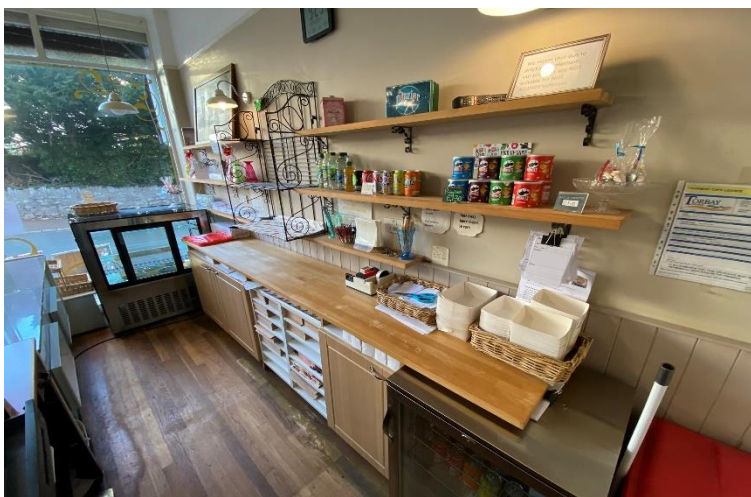

Interested in this property?
T.01803 21 20 21 bettesworths.co.uk